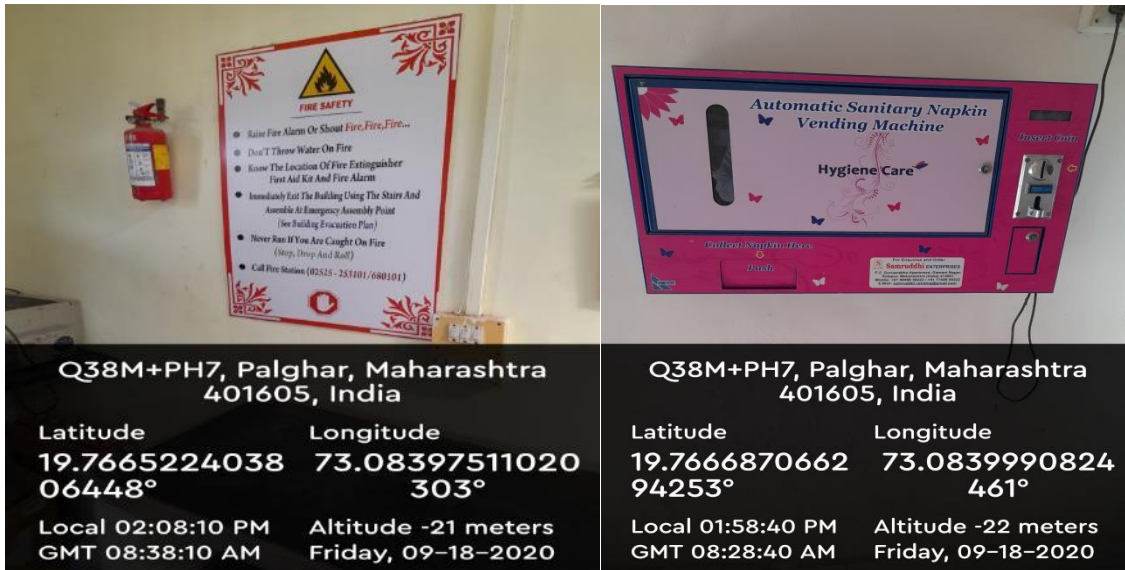

7.1.1 Measure initiated by the institution for the promotion of gender equity during the year.

a) Safety and Securities

c) Common Rooms

d) Day Care Centre for Young Children

Q38M+PH7, Palghar, Maharashtra
401605, India

Local 01:58:12 PM	Altitude -21 meters
GMT 08:28:12 AM	Friday, 09-18-2020